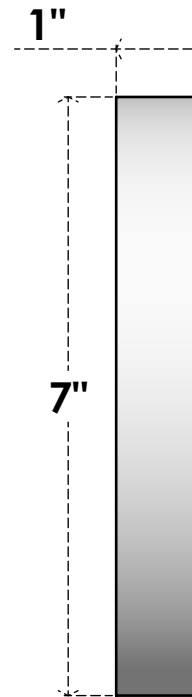

ROSP070X070X100GRY12

7"W X 7"H X 1"P STANDARD GRAYSON SPIRAL ROSETTE WITH SQUARE EDGE, ARCHITECTURAL GRADE PVC

FRONT

SIDE

EKENA MILLWORK
2300 WEST MAIN ST.
CLARKSVILLE, TX 75426
TOLL FREE: 866-607-0453
WWW.EKENAMILLWORK.COM

NOTES

1. INSTALLATION TO BE COMPLETED IN ACCORDANCE WITH MANUFACTURER'S SPECIFICATIONS.
2. DRAWING MAY NOT BE TO SCALE
3. THIS DRAWING IS INTENDED FOR DESIGN AND PLANNING PURPOSES ONLY.
4. ALL INFORMATION CONTAINED HEREIN WAS CURRENT AT THE TIME OF DEVELOPMENT BUT MUST BE REVIEWED AND APPROVED BY THE PRODUCT MANUFACTURER TO BE CONSIDERED ACCURATE.
5. ARCHITECTURAL GRADE PVC PRODUCTS ARE MADE FROM EXPANDED CELLULAR PVC AND COME NATURALLY WHITE BUT MAY BE PAINTED