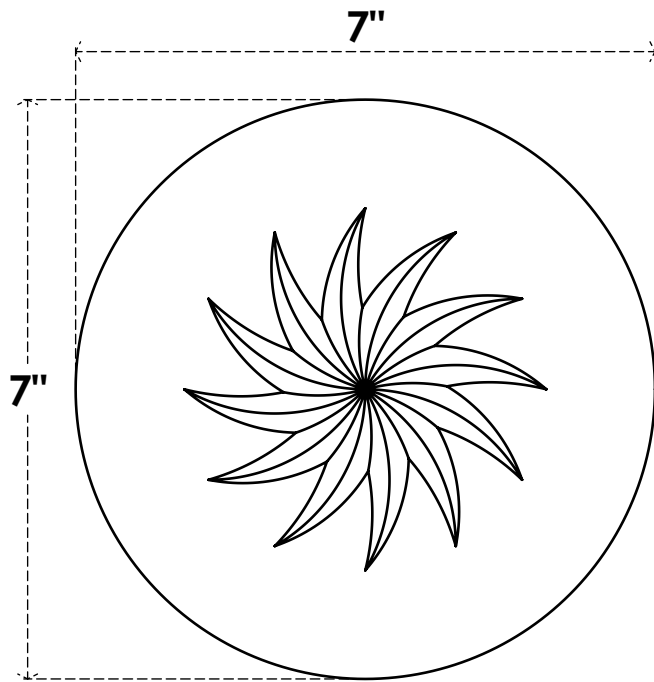

ROSP070X070X100GRY12

7"W X 7"H X 1"P STANDARD GRAYSON SPIRAL ROSETTE WITH SQUARE EDGE, ARCHITECTURAL GRADE PVC

FRONT

SIDE

EKENA MILLWORK
2300 WEST MAIN ST.
CLARKSVILLE, TX 75426
TOLL FREE: 866-607-0453
WWW.EKENAMILLWORK.COM